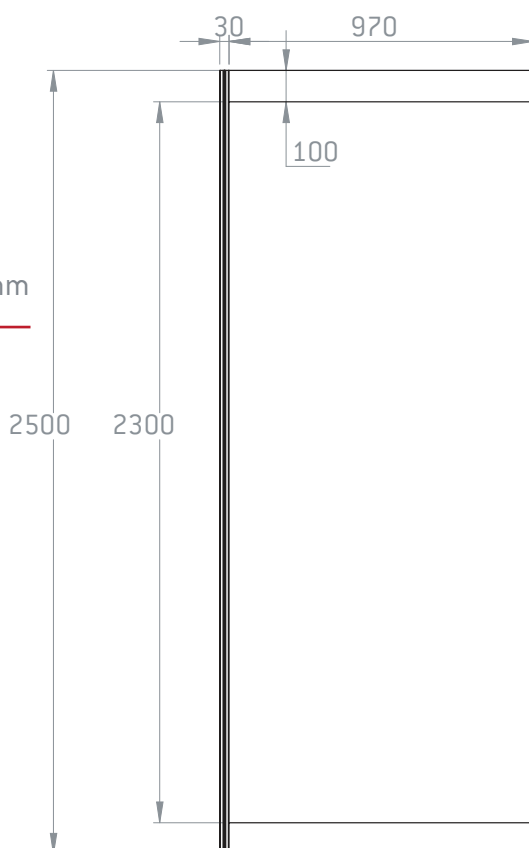

Paneelmaat: 2312 x 982 mm
Zichtmaat: 2300 x 970 mm
Maten voor bestellen posters: 2300 x 970 mm

Panelsize: 2312 x 982 mm
Visible panelsize: 2300 x 970 mm
Dimensions for ordering posters: 2300 x 970 mm

Wandpanelen: Standaard in zwart
Wall panels: Regular in black

All measurements are in millimeters and equal for Belgium, The Netherlands and Germany.

Properties for
investment
and leisure

**SECOND
HOME
EXPO**